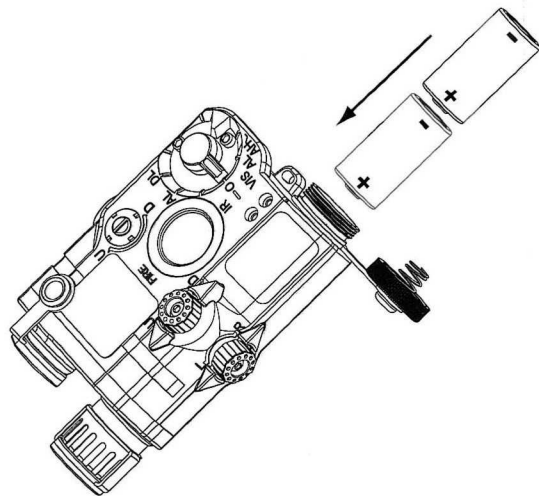

BATTERY INSTALLATION

Insert 2 batteries as shown, note the direction of the battery “+” side.
如圖所示插入兩顆電池, 留意電池正極的方向

CAUTION: Support CR123A 3V or 16340 RCR123A 3.7V or 17355 RCR123A 3V battery. DO NOT MIX DIFFERENT TYPE BATTERY TOGETHER.

注意: 支援市面上一次性CR123A電池與反復可充的16340與17355型號鋰離子電池。請勿將不同規格電壓的電池混合使用和反接電池, 會損壞器材