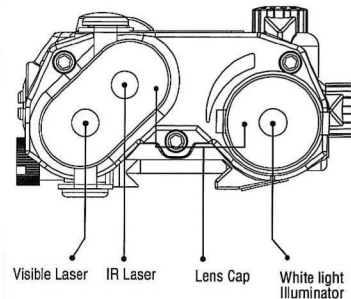

FRONT VIEW

*Visible Laser
可見鐳射照準

(Visible Laser include Green Laser or Red Laser)
(可見光鐳射包括綠激光或紅激光)

*IR Laser
不可見鐳射照準

(Notice:There are some PEQ models without IR Laser.)
(有部分PEQ型號產品沒有IR鐳射)

*Lens Cap
保護蓋

*White light Illuminator
白光照明