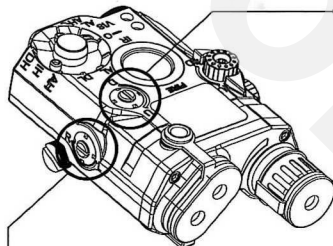

LASER ADJUSTMENT

Elevation Adjustable:
“U” for clockwise to turn the pointer up
“U”表示順時針轉動能調節鐳射照準點向上移
“D” for anti clockwise for turn the pointer down
“D”表示逆時針轉動能調節鐳射照準點向下移

Windage Adjustable:

“L” for clockwise to turn the pointer to left
“L”表示順時針轉動能調節鐳射照準點向左移
“R” for anti clockwise to turn the pointer to right
“R”表示逆時針轉動能調節鐳射照準點向右移

CAUTION: Over-turn will damage the adjustment function, you just need a little angle turning every time to set the pointer as your request.
注意: 過量轉動調節鈕會損壞調節功能, 您僅需每次小角度轉動調節即可達到效果