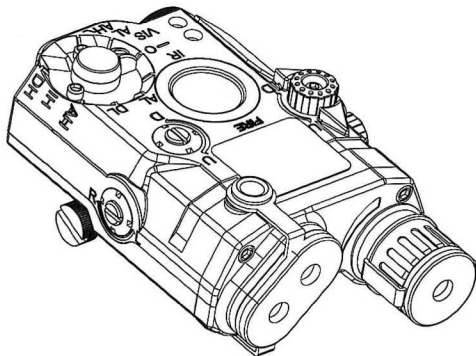

OPERATOR MANUAL

FOR THE Advanced Target Pointer Illuminator Aiming Light LA-5/PEQ

Be sure to read this user's manual thoroughly before use, and follow them for correct use